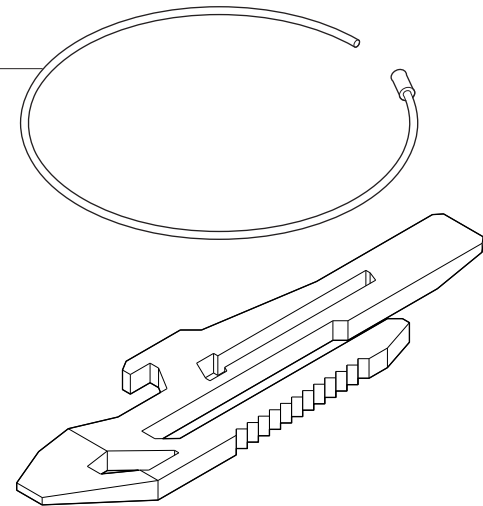

PRY/OPEN SMALL

Shown at actual size

Description

Performance driven tool for prying, turning and opening things while organizing cluttered pockets. Sized to be super compact while serving as a savior for a knife blade or tip. The integrated clip keeps keys organized in the pocket and the included cable ring allows for them to slide from side to side allowing for the use of the end that suits your needs.

Materials

Stainless steel

Available finishes

Sand-blasted

Dimensions

3.210" length · 0.878" width · 0.125" thickness