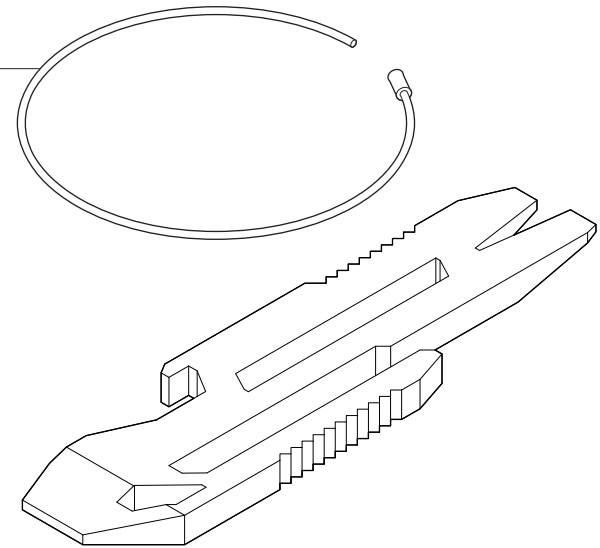

PRY/OPEN LARGE

Shown at actual size

Description

Performance driven tool for prying, turning and opening things while organizing cluttered pockets. Sized to be super compact while serving as a savior for a knife blade or tip. The integrated clip keeps keys organized in the pocket and the included cable ring allows for them to slide from side to side allowing for the use of the end that suits your needs.

Materials

Stainless steel

Available finishes

Sand-blasted

Dimensions

3.745" length · 1.038" width · 0.188" thickness